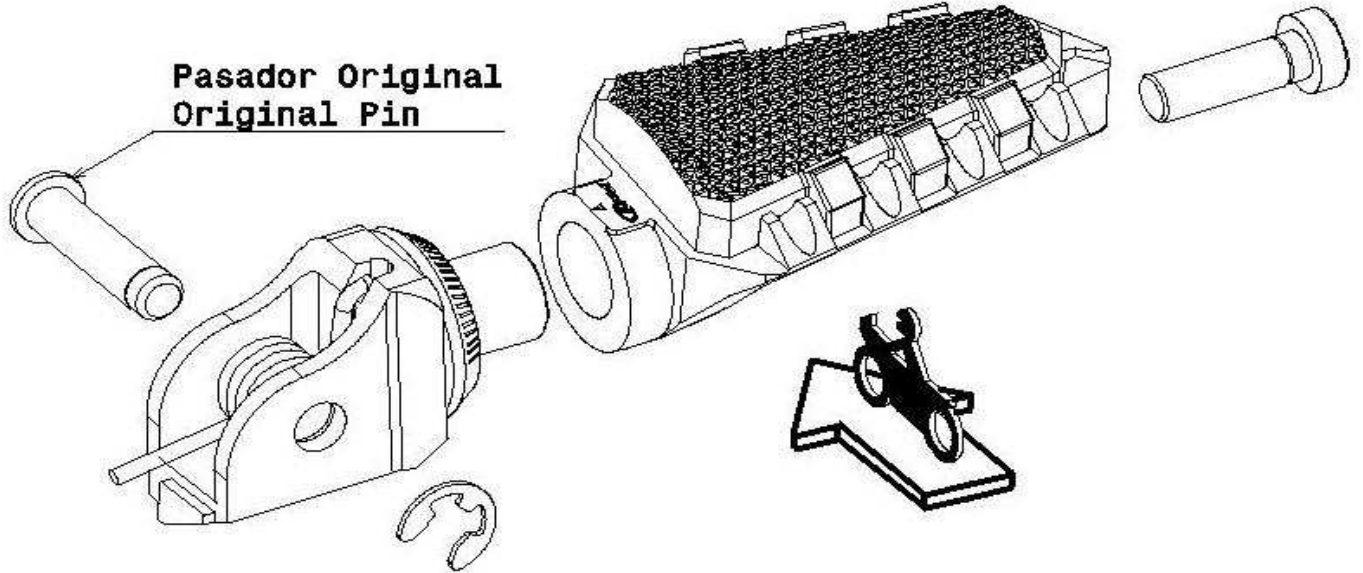

Ref.  
7246N

ESTRIBERA CONDUCTOR / DRIVER FOOTPEG  
BMW R1200GS LC 13'-14'

LADO DERECHO  
RIGHT SIDE  
RECHTS SEITE

Ref.  
7246N

ESTRIBERA CONDUCTOR / DRIVER FOOTPEG  
BMW R1200GS LC 13'-14'

LADO IZQUIERDO  
LEFT SIDE  
LINKS SEITE